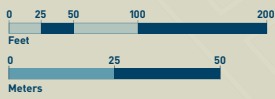

- Information
- Restrooms
- Food
- Ferries
- Handicap access
- Bikeway

★ FARM ENTRANCE and DROP-OFF/PICK-UP LOCATIONS FOR BUSES