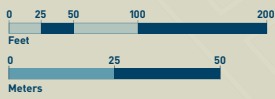

- Information
- Restrooms
- Food
- Ferries
- Handicap access
- Bikeway

**SEAGLASS CAROUSEL**  
MEET HERE

**TICKETS**  
STATUE OF LIBERTY & ELLIS ISLAND

**PETER MINUIT PLAZA**

**STATEN ISLAND FERRY**  
WHITEHALL FERRY TERMINAL